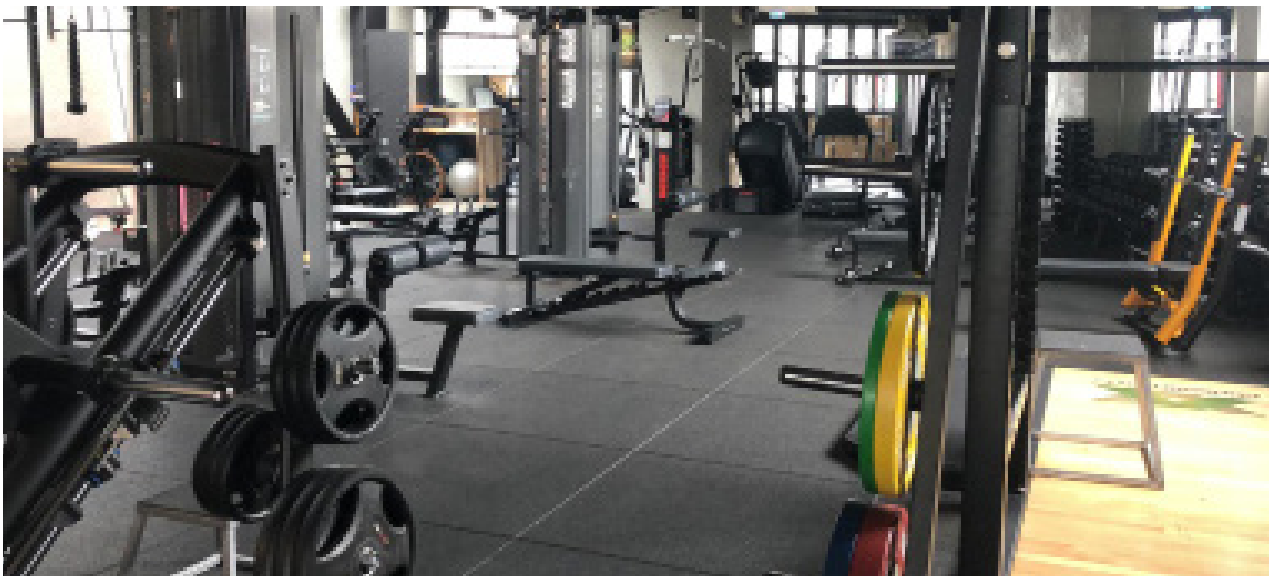

BeCross Pro

BeCross Pro rubber tiles have been designed for protecting sub-floor from heavy objects used in weightlifting areas and Crossfit Boxes. **BeCross Pro** series provide superb impact absorption and higher sound insulation regarding other rubber tiles.

Manufactured specifically for intensive training facilities, **BeCross Pro** tiles are the rubber tiles for those seeking a high performance rubber flooring.

COMPOSITION

Recycled SBR Rubber, MDI polyurethane bonding agent, color pigments, 100% new EPDM flecks.